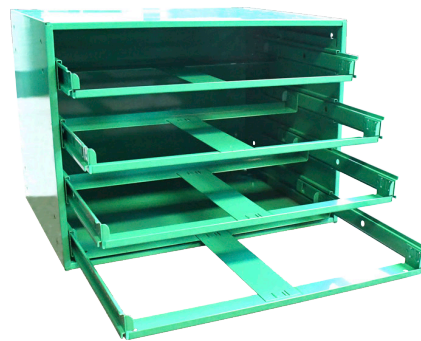

ESSENTIAL PRODUCTS ASSORTMENTS

The economical choice — a complete universal assortment program providing shops the most popular body hardware & specialty fasteners

EPA PROGRAM 6700EPA

Includes 225 Items & 4405 Pieces
12 metal drawers, pre-labeled and pre-loaded for easy refill
Three **FREE** 2-96 cabinets

6708EPA: Extruded U-Nuts

6709EPA: Push-Type/Screw-Type Retainers

6710EPA: Specialty & Tapping Screws

6711EPA: Hood & Single Head Retainers

6712EPA: J & U Nuts

CUSTOM EPA PROGRAM 6750EPA

Choose any combination of four drawers within our EPA series and receive one **FREE** 2-96 cabinet

MUST select four assortments to qualify for the free cabinet

2-96 cabinet

ADDITIONAL ASSORTMENTS

9 additional metal drawer assortments are available in addition to our EPA Program
Mix and match to best suit your body shops' individual needs