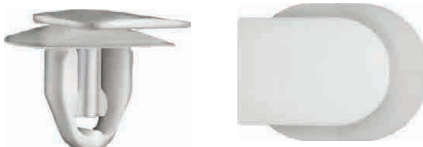

UNIT PACKAGE: 25

**22345**

Not Available from O.E.M.  
Black Nylon

Rocker Panel Moulding Clip  
Top Head Size: 14mm x 21.5mm  
Bottom Head Size: 14mm x 21.5mm  
Stem Length: 12mm  
Fits Into 9mm Hole  
Nissan Pathfinder

UNIT PACKAGE: 25

**22350**

(Toyota: 90467-A0004)  
White Nylon

Headliner & Interior Trim Moulding Clip  
Top Head Size: 14mm x 20mm  
Bottom Head Size: 18mm x 24mm  
Stem Diameter: 10mm  
Stem Length: 14mm  
Lexus RX 350 and Toyota  
Avalon & Camry  
2005 - On